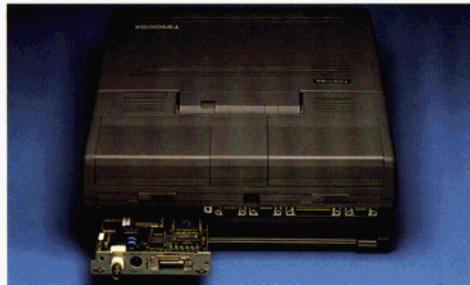

Toshiba Details

For Toshiba, being the world leader in laptops means offering extras that others don't. To get you off to a brisk start, Toshiba Auto-Resume mode lets you return automatically to where you were working when you last turned off – it's like having an electronic bookmark. The T3100SX also uses a sophisticated power saving scheme, MaxTime Power Management, which provides the longest possible life on each battery charge. And like all Toshiba laptops, the T3100SX has passed rigorous quality control tests for the highest standards of on-road reliability and robustness. Still, should you ever have reason to call our customer service, you can be certain a Toshiba expert is close at hand – quick, professional and world-wide. The T3100SX is another portable solution from Toshiba, the laptop leader. Helping you be successful in your own free style. If you want to know more, contact your nearest Authorized Toshiba Dealer.

Specifications

Processor

Intel 80386SX™ microprocessor
Adjustable 16/8 MHz operating speed
Sleep mode
Socket for Intel 80387SX™/16 maths coprocessor
Reset button
AutoResume™ mode

Memory

1 MB RAM standard
Expandable up to 13 MB
2 and 4 MB memory cards
LIM-EMS 4.0
128 KB ROM, Shadow RAM

Storage

40 MB hard disk drive
80 MB hard disk drive
25 msec average access time
Auto-retract head

Diskette Drive

3.5" 1.44 MB/720 KB diskette drive

Display

High-resolution plasma
Brightness control
640 x 480 pixel resolution
16 grey scales
Dual display mode
Colour/Mono VGA mode
Detachable

Graphics Adapter

VGA compatible
256 of 262, 144 colours on external display unit

Interfaces

15-pin VGA colour monitor port
External numeric keypad port
Parallel bidirectional printer port
External diskette drive port
Two 9-pin RS-232C serial ports

Expansion Slots

Toshiba expansion slot
Dedicated modem slot

Keyboard

Sculptured full-size 88-key keyboard
Integrated numeric keypad
Overlay status LED
12 Fn keys

Operating System

MS-DOS 4.01
MS-DOS 3.3 (option)
MS OS/2 (option)
SCO UNIX™ (option)

Dimensions

360 x 310 x 80 mm (W x D x H)
14.2 x 12.2 x 3.15" (W x D x H)

Weight

6.8 kg/15 lb

AC Adapter

Autosensing 100-240V AC for worldwide usage

Battery

High energy density NiCd
Removable
Rechargeable
Battery life:
2-5 hours (two batteries)

Options

Carrying case
Desk Station III
External 5.25" diskette drive
External expansion unit
Modem (where approved)
Toshiba SysLink E (Ethernet) network card
2 and 4 MB memory expansion cards
Quick Charger
Battery Packs
Toshiba ExpressWriter 301 portable printer
External numeric keypad
External keyboard adapter

i386SX, 80386SX and 80387SX are trademarks of Intel Corporation.
MS-DOS and OS/2 are trademarks of Microsoft Corporation.
Ethernet and UNIX are trademarks of AT&T Corporation.
Design and specifications are subject to change without notice.
Printed in Germany

TOSHIBA

Dealer Stamp