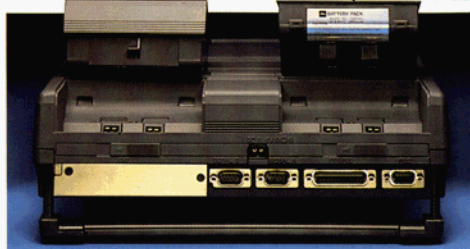

Toshiba Details

For Toshiba, being the world leader in laptops means offering extras that others don't. To get you off to a brisk start, Toshiba Auto-Resume mode lets you return automatically to where you were working when you last turned off – it's like having an electronic bookmark. The T3100SX also uses a sophisticated power saving scheme, MaxTime Power Management, which provides the longest possible life on each battery charge. And like all Toshiba laptops, the T3100SX has passed rigorous quality control tests for the highest standards of on-road reliability and robustness. Still, should you ever have reason to call our customer service, you can be certain a Toshiba expert is close at hand – quick, professional and world-wide. The T3100SX is another portable solution from Toshiba, the laptop leader. Helping you be successful in your own free style. If you want to know more, contact your nearest Authorized Toshiba Dealer.

Specifications

Processor

Intel 80386SX™ microprocessor
Adjustable 16/8 MHz operating speed
Sleep mode
Socket for Intel 80387SX™/16 maths coprocessor
Reset button
AutoResume™ mode

Memory

1 MB RAM standard
Expandable up to 13 MB
2 and 4 MB memory cards
LIM-EMS 4.0
128 KB ROM, Shadow RAM

Storage

40 MB hard disk drive
80 MB hard disk drive
25 msec average access time
Auto-retract head

Diskette Drive

3.5" 1.44 MB/720 KB diskette drive

Display

High-resolution plasma
Brightness control
640 x 480 pixel resolution
16 grey scales
Dual display mode
Colour/Mono VGA mode
Detachable

Graphics Adapter

VGA compatible
256 of 262, 144 colours on external display unit

Interfaces

15-pin VGA colour monitor port
External numeric keypad port
Parallel bidirectional printer port
External diskette drive port
Two 9-pin RS-232C serial ports

Expansion Slots

Toshiba expansion slot
Dedicated modem slot

Keyboard

Sculptured full-size 88-key keyboard
Integrated numeric keypad
Overlay status LED
12 Fn keys

Operating System

MS-DOS 4.01
MS-DOS 3.3 (option)
MS OS/2 (option)
SCO UNIX™ (option)

Dimensions

360 x 310 x 80 mm (W x D x H)
14.2 x 12.2 x 3.15" (W x D x H)

Weight

6.8 kg/15 lb

AC Adapter

Autosensing 100-240V AC for worldwide usage

Battery

High energy density NiCd
Removable
Rechargeable
Battery life:
2-5 hours (two batteries)

Options

Carrying case
Desk Station III
External 5.25" diskette drive
External expansion unit
Modem (where approved)
Toshiba SysLink E (Ethernet) network card
2 and 4 MB memory expansion cards
Quick Charger
Battery Packs
Toshiba ExpressWriter 301 portable printer
External numeric keypad
External keyboard adapter

i386SX, 80386SX and 80387SX are trademarks of Intel Corporation.
MS-DOS and OS/2 are trademarks of Microsoft Corporation.
Ethernet and UNIX are trademarks of AT&T Corporation.
Design and specifications are subject to change without notice.
Printed in Germany

TOSHIBA

Dealer Stamp